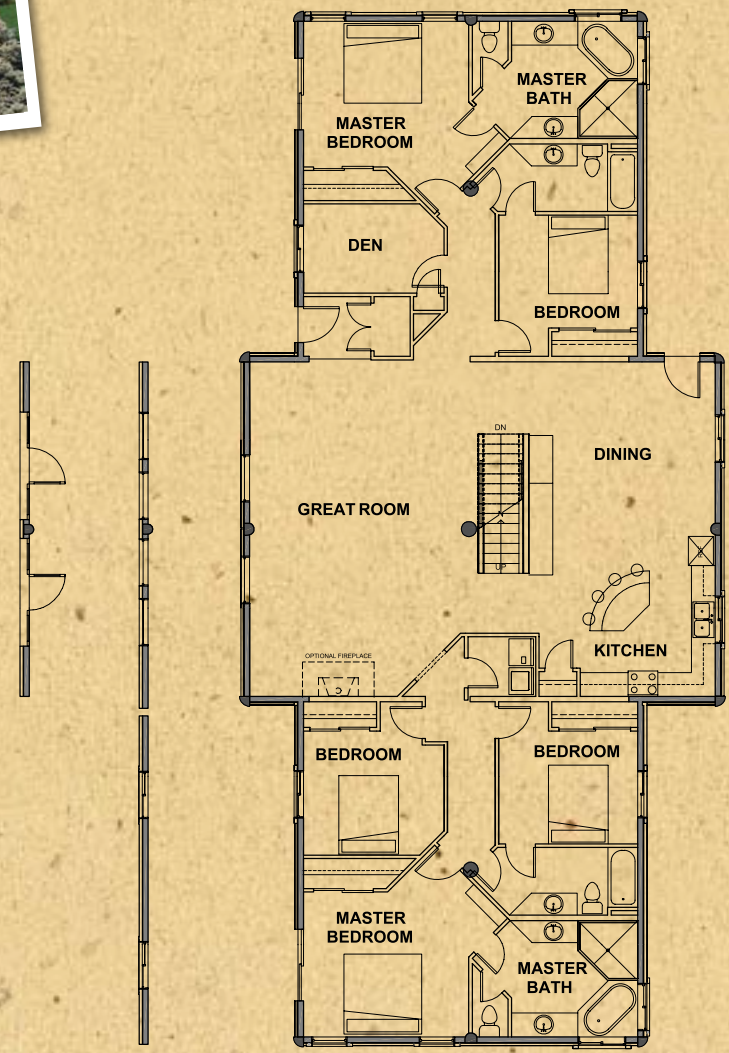

Moose Hollow Series

Moose Hollow 3	
Main Level Area	2842 sq. ft.
Loft & Storage	2234 sq. ft.
Total Living Area	5076 sq. ft.

Available Wall Options shown

www.whispercreekloghomes.com