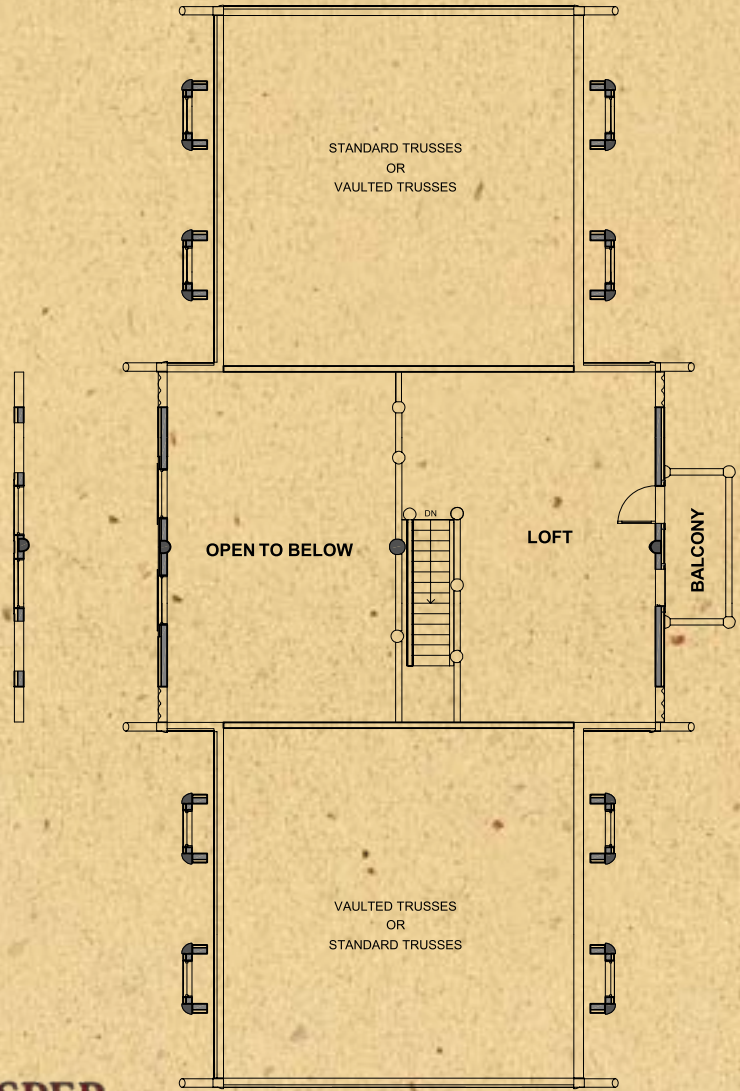

# Moose Hollow Series

Moose Hollow Loft 1	
Main Level Area	2842 sq. ft.
Loft & Storage	2234 sq. ft.
<b>Total Living Area</b>	<b>5076 sq. ft.</b>

Available Wall Options shown

[www.whispercreekloghomes.com](http://www.whispercreekloghomes.com)