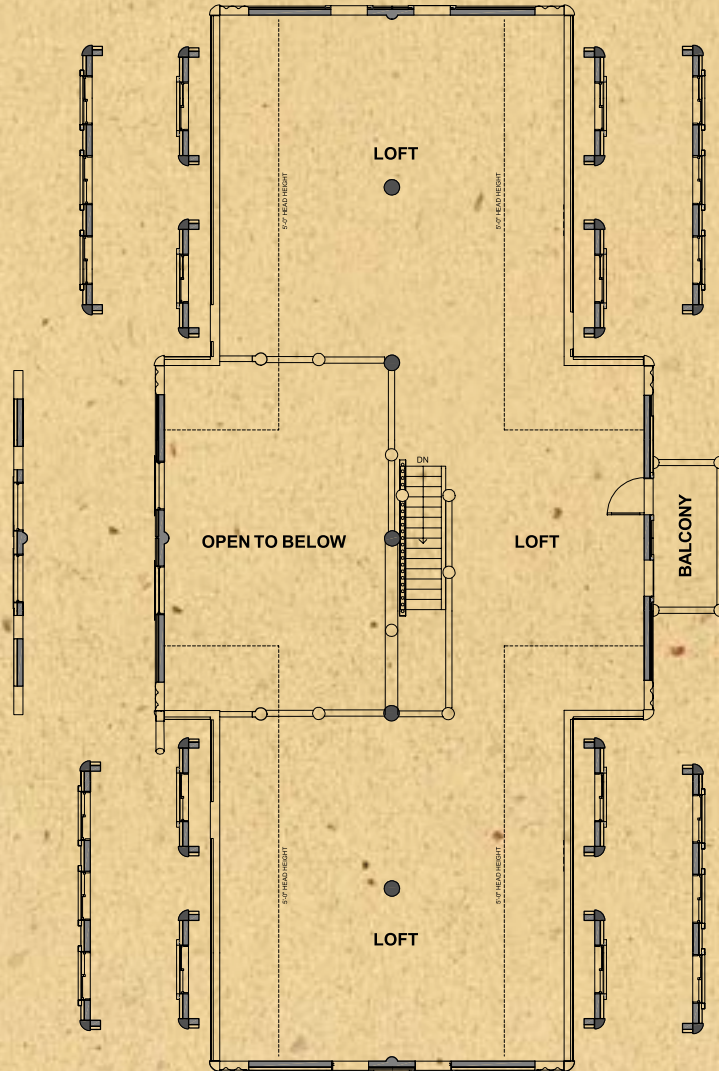

Moose Hollow Series

Moose Hollow Lofted 1	
Main Level Area	2842 sq. ft.
Loft & Storage	2234 sq. ft.
Total Living Area	5076 sq. ft.

Available Wall Options shown

www.whispercreekloghomes.com