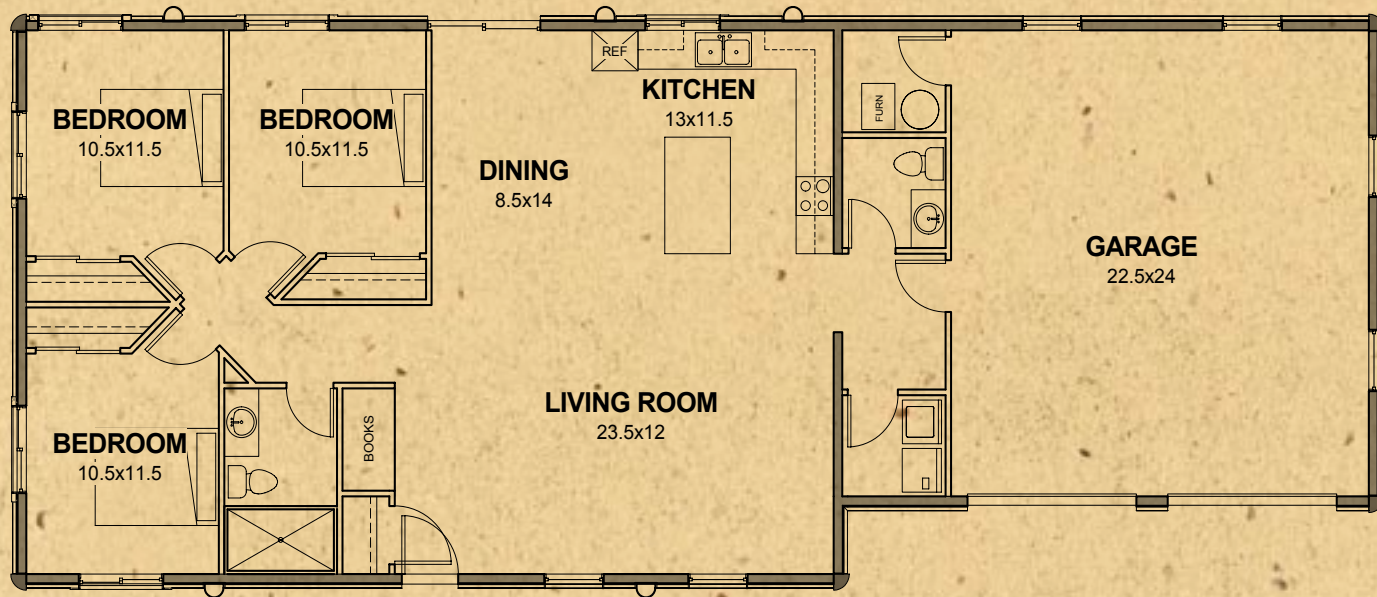

Sundance Series

Sundance 6

Sundance 6

Total Living Area	1414 sq. ft.
--------------------------	---------------------

www.whispercreekloghomes.com

* Garage 566 sq. ft.