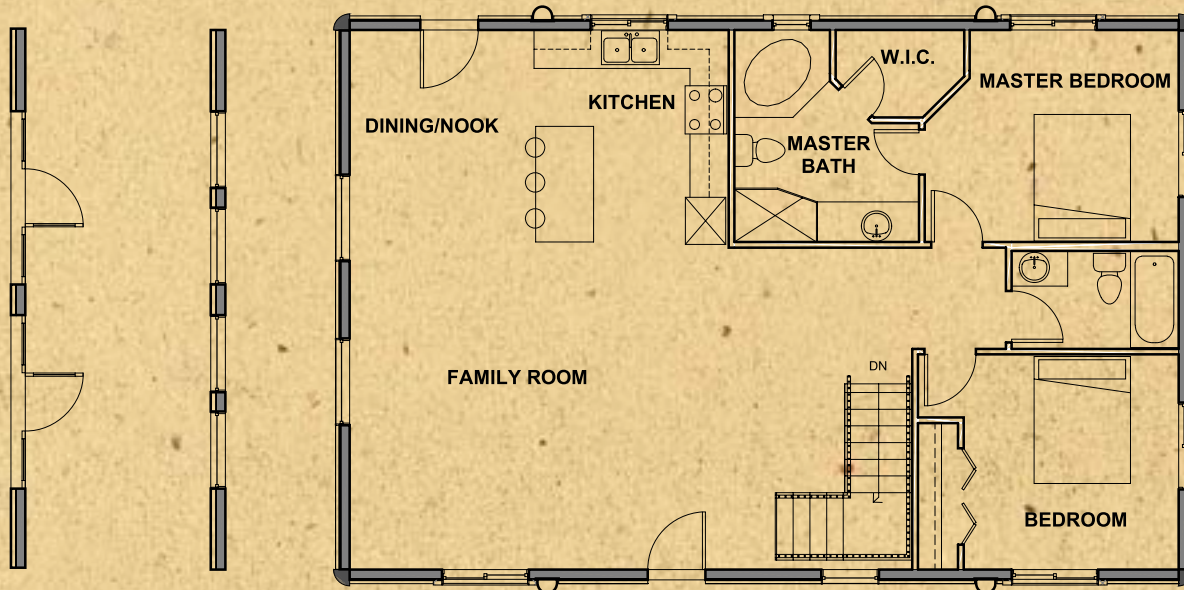

Sundance Series

Sundance 5

Sundance 5

Total Living Area

1276 sq. ft.

Available Wall Options shown

www.whispercreekloghomes.com