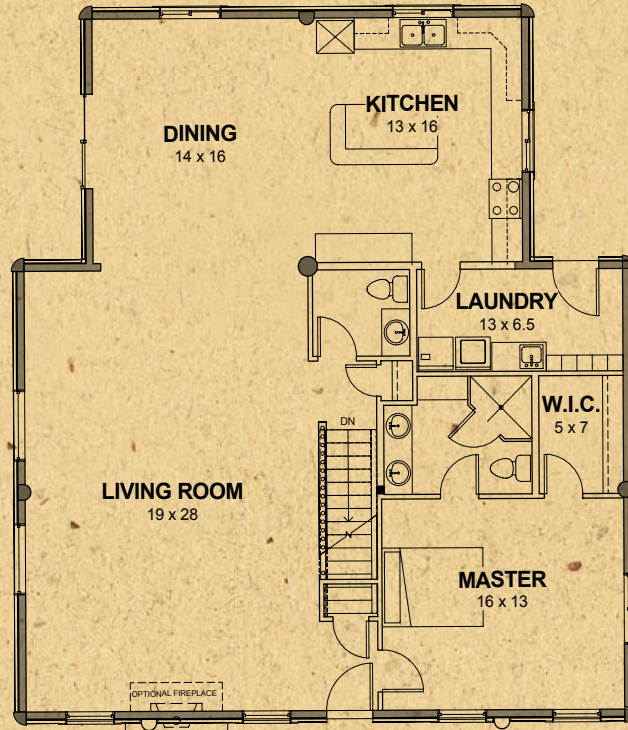

Willow Creek Series

Willow Creek 1

Willow Creek 1	
Total Living Area	1624 sq. ft.

Available Wall Options shown

www.whispercreekloghomes.com