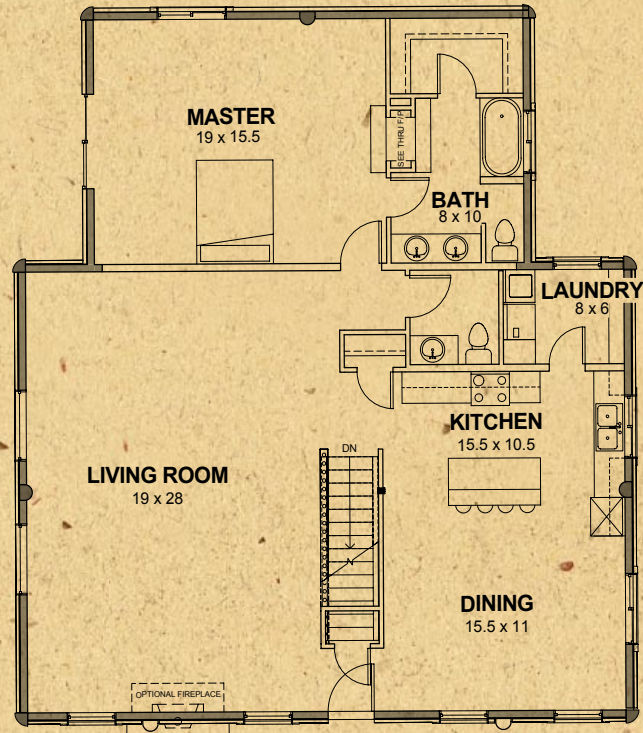

Willow Creek Series

Willow Creek 2

Willow Creek 2

Total Living Area	1624 sq. ft.
--------------------------	---------------------

Available Wall Options shown

www.whispercreekloghomes.com