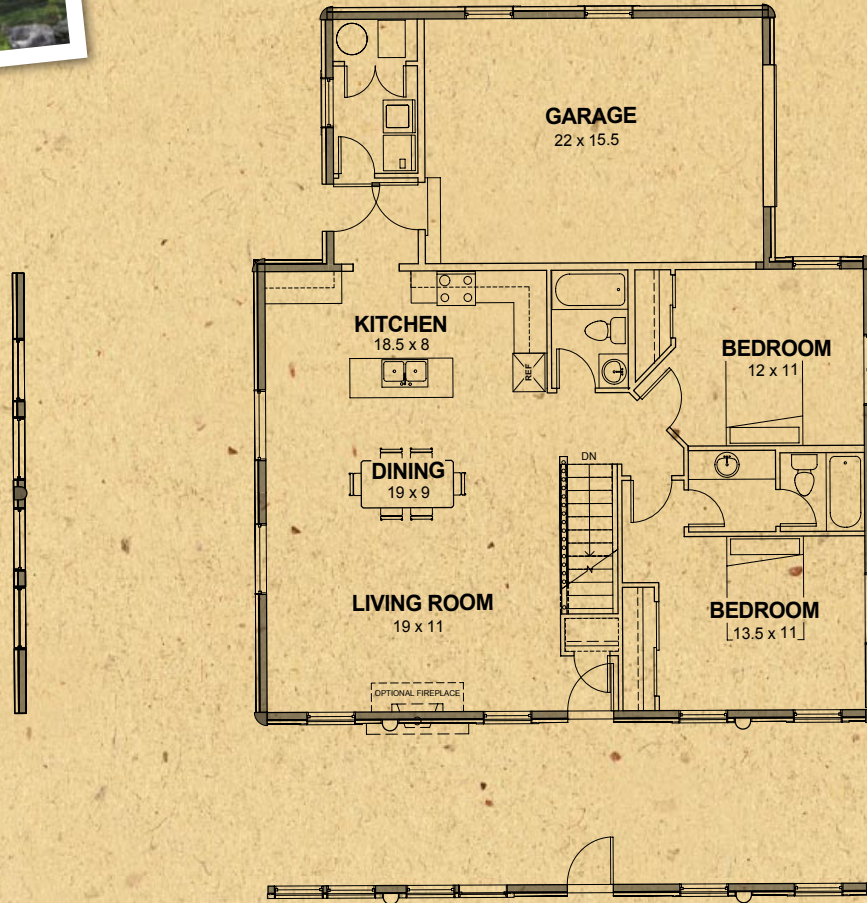

Willow Creek Series

Willow Creek 3

Willow Creek 3

Total Living Area	1624 sq. ft.
--------------------------	---------------------

Available Wall Options shown

www.whispercreekloghomes.com