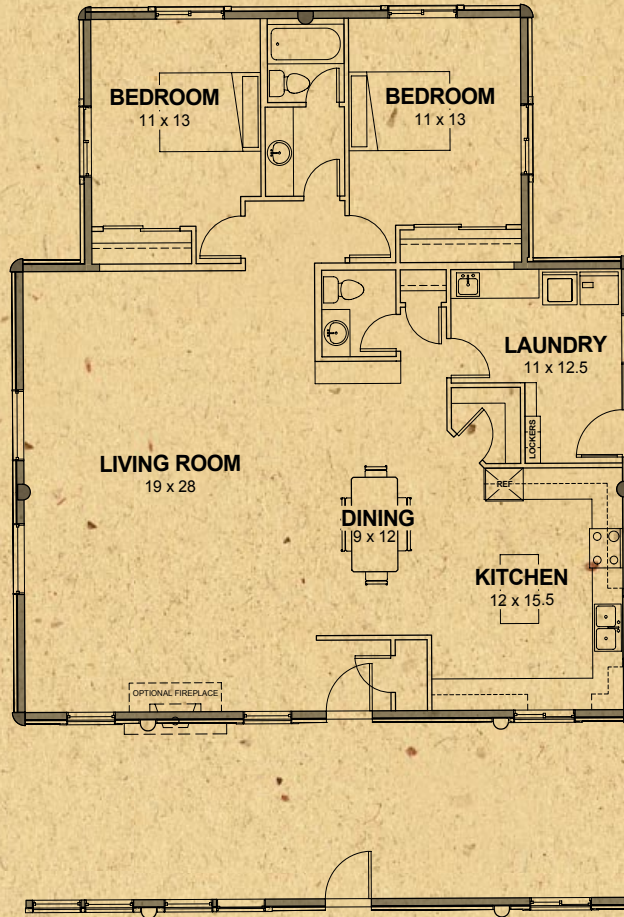

Willow Creek Series

Willow Creek 4

Willow Creek 4

Total Living Area	1624 sq. ft.
--------------------------	---------------------

Available Wall Options shown

www.whispercreekloghomes.com