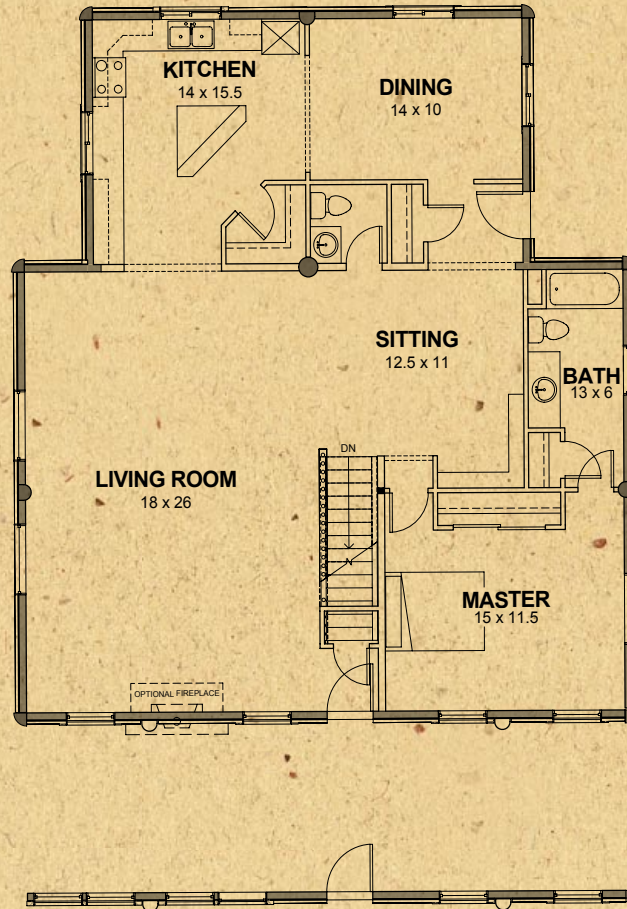

Willow Creek Series

Willow Creek 5

Willow Creek 5

Total Living Area	1624 sq. ft.
--------------------------	---------------------

Available Wall Options shown

www.whispercreekloghomes.com